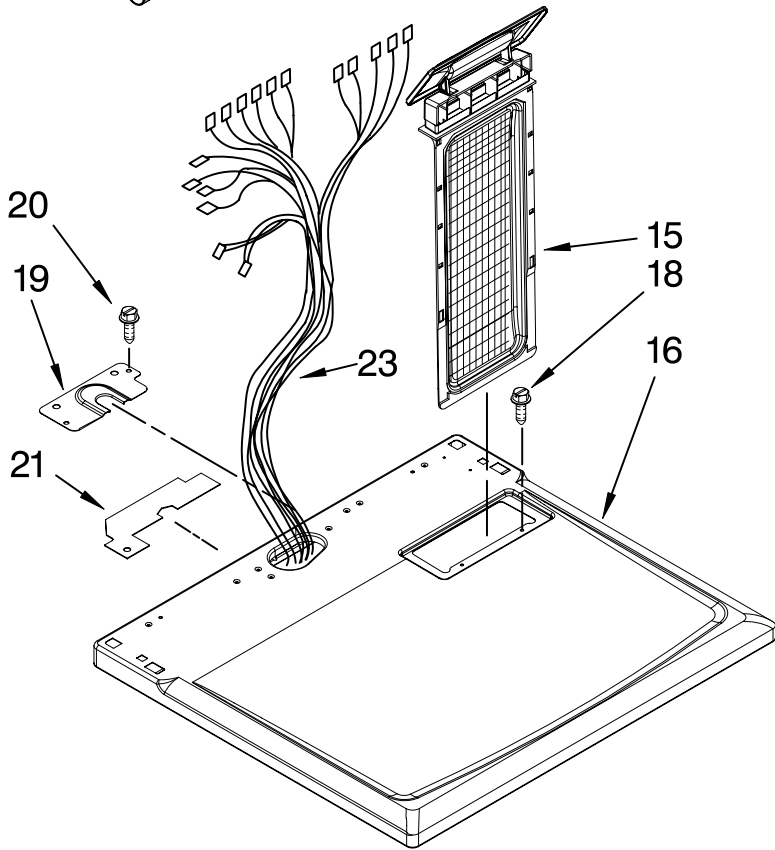

TOP AND CONSOLE PARTS

For Model: MED5600TQ1
(White)

FOR ORDERING INFORMATION REFER TO PARTS PRICE LIST

TOP AND CONSOLE PARTS

For Model: MED5600TQ1
(White)

Illus. No.	Part No.	DESCRIPTION
1	W10112577	Panel, Rear Console
2	W10113080	Wire, Jumper (Tan)
3	693995	Screw, Hex Head
4	W10086704	Console & Shell Assembly (Includes Items 5 & 6)
5	W10112569	Badge, Assembly
6	8312709	Clip-Console
7	694419	Buzzer, Mini
8	8533971	Screw, 8-18 x 5/16
9	3399639	Switch, Temperature
10	W10117655	Switch, Push-To-Start
11	8536939	Clip, Spring
12	W10110029	Knob, Control (2)
13	3979617	Timer, 60 Hz.
14	W10110861	Wire, Jumper (Temperature)
15	8565972	Screen, Lint
16	W10112597	Top
17	W10110030	Knob Assembly, Timer
18	688983	Screw, 8-18 x 5/8
19	W10112578	Bracket, Harness
20	337686	Screw, 8/18 x 1/2
21	W10112603	Seal, Harness
22	3936144	Connector
23	W10110991	Harness, Wiring
24	3395683	Connector (Motor)
25	3394427	Clip, Harness
26	3401144	Connector (PTS Relay)
27	3397269	Connector (Timer)
28	3347243	Connector 6-Circuit
29	94614	Terminal

FOR ORDERING INFORMATION REFER TO PARTS PRICE LIST